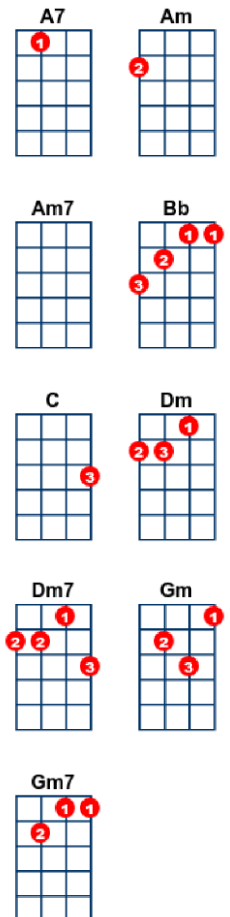

Black Magic Woman

key:Dm, Fleetwood Mac Peter Green

<https://www.youtube.com/watch?v=7eANGHVQS9Q>

Count in 1 2 3 4 5 **Starting note is D**

Got a black magic **[Dm]**woman,
Got a black magic **[A7]** woman
I've got a **[Dm]** black magic woman,
Got me so blind I can't **[Gm]** see
That she's a **[Dm]** black magic **[C]** woman,
She's **[Bb]** tryin' to make a **[A]** devil out of **[Dm]** me **[Dm/]**

[NC] Don't turn your back on me **[Dm]** baby,
Don't turn your back on me **[A7]** baby
Yes don't turn your **[Dm]** back on me, baby,
Stop messing 'round with your **[Gm]** tricks
Don't turn your **[Dm]** back on me, **[C]** baby,
You **[Bb]** just might pick **[A]** up my magic **[Dm]** sticks **[Dm/]**

~~I got a black magic **[Dm]**woman,
I got a black magic **[A7]** woman
Yes I got a **[Dm]** black magic woman,
She's got me so blind I can't **[Gm]** see
But she's a **[Dm]** black magic **[C]** woman,
She's **[Bb]** tryin' to make a **[A]** devil out of **[Dm]** me **[Dm/]**~~

Got your spell on me **[Dm]** baby,
You got your spell on me, **[A7]** baby
Yes, you got your **[Dm]** spell on me, baby,
Turnin' my heart into **[Gm]** stone
I **[Dm]** need you so **[C]** bad, magic **[Bb]** woman
I can't **[Am]** leave you a-**[Dm]**lone **[Dm/]**

Repeat from start

V1.0

07/04/2024